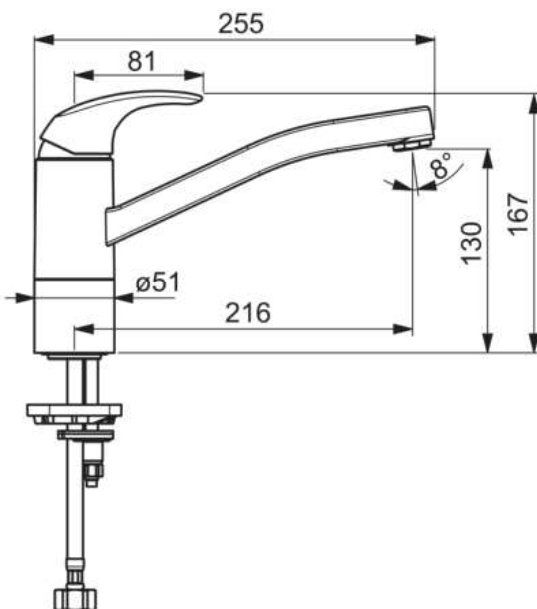

# Pico

Hansa Pico Kitchen Faucet

Code:  
HPI4608 2273

- Chrome
- Single-lever, Swivel Spout (Swivel range limiting option)
- Hot & Cold Symbols
- Standard aerator
- Limitation option for maximum temperature and flow rate, Adjustable hot water stop (retrofittable)
- $\varnothing$  35 mm ceramic cartridge for flow and temperature control
- Flexible inlet pipes
- Inner body made of DZR brass, Rapid installation system

Flow rate at 300kPa	12.0 L/min
Hot Water Supply	max. +90°C
Working Pressure	0.5 - 10 bar
Connection Size	G3/8

Angle Valves:

2 x SC7103 10 50001 Female

2 x 97033000 Male

 DESIGNED AND ENGINEERED IN GERMANY  
MANUFACTURED IN EUROPE