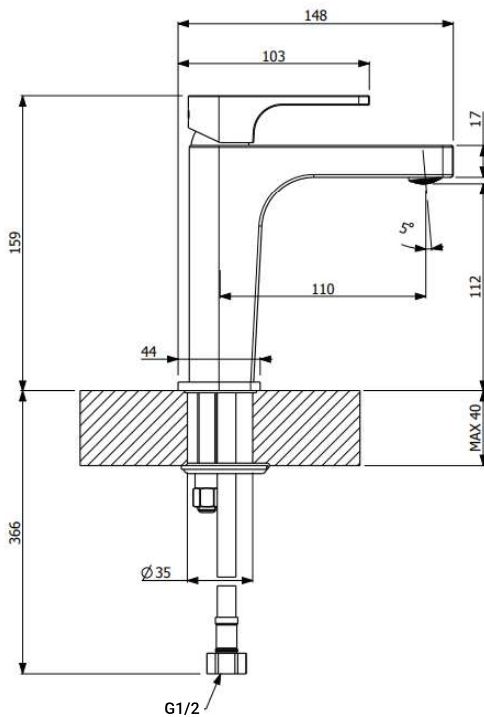

# Lago

Armando Vicario Lago Basin Faucet

Code:  
AVL500359.XX

- Single Lever Basin Mixer
- $\varnothing$  35 mm ceramic cartridge for flow and temperature control
- 15mm or 1/2" Flexi Hose connection pipes
- Waste not included

## Finishes Available

XX = Colour Code

-  CR Chrome
-  MB Matt Black
-  BrN Brushed Nickel

Flow rate at 300kPa      5.0 L/min  
Hot Water Supply      max. +90°C  
Working Pressure      0.5 - 5 bar  
Connection Size      G1/2"

Angle Valves:

- 2 x SC7103 15 50001 Female OR
- 2 x 9703700 Male OR
- 2 x AVAV-15MM.XX Male

 DESIGNED AND MANUFACTURED IN ITALY