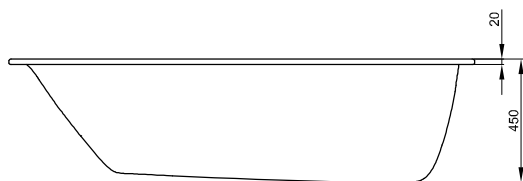

# Comodo

Bette Comodo Rectangular Drop In Bath 1700 x 750mm

Code:  
BET1250-000

- Glazed Titanium Steel
- Drop in, rectangular
- Sustainable quality
- Designed by Tesseraux + Partner
- Drop-in baths available in two options: with Viega overflow waste or Viega bath filler overflow waste combination

(L x W x H)	1700 x 750 x 450 mm
Lying Dimension	1250 mm
Weight	45 kg
Volume	155 Litres
Rim Height	20 mm
Corner Radius	8 mm
Waste Diameter	52 mm

 DESIGNED AND MANUFACTURED IN GERMANY