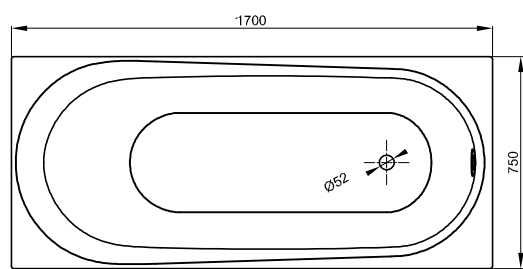

# Comodo

Bette Comodo Rectangular Drop In Bath 1700 x 750mm

Code:  
BET1250-000

- Glazed Titanium Steel
- Drop in, rectangular
- Sustainable quality
- Designed by Tesseraux + Partner
- Drop-in baths available in two options: with Viega overflow waste or Viega bath filler overflow waste combination

(L x W x H)	1700 x 750 x 450 mm
Lying Dimension	1250 mm
Weight	45 kg
Volume	155 Litres
Rim Height	20 mm
Corner Radius	8 mm
Waste Diameter	52 mm

 DESIGNED AND MANUFACTURED IN GERMANY