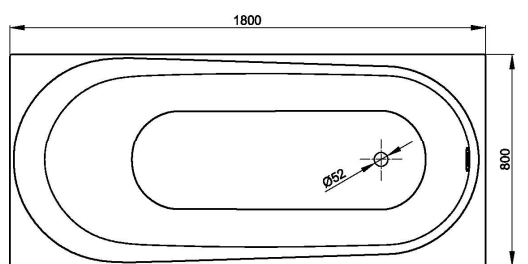

Comodo

Bette Comodo Rectangular Drop In Bath 1800 x 800mm

Code:
BET1251-000

- Glazed Titanium Steel
- Drop in, rectangular
- Sustainable quality
- Designed by Tesseraux + Partner
- Drop-in baths available in two options: with Viega overflow waste or Viega bath filler overflow waste combination

(L x W x H)	1800 x 800 x 450 mm
Lying Dimension	1310 mm
Weight	52.5 kg
Volume	182 Litres
Rim Height	20 mm
Corner Radius	8 mm
Waste Diameter	52 mm

 DESIGNED AND MANUFACTURED IN GERMANY