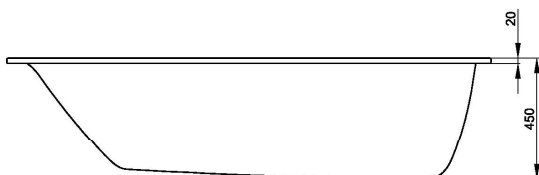

Comodo

Bette Comodo Rectangular Drop In Bath 1800 x 800mm

Code:
BET1251-000

- Glazed Titanium Steel
- Drop in, rectangular
- Sustainable quality
- Designed by Tesseraux + Partner
- Drop-in baths available in two options: with Viega overflow waste or Viega bath filler overflow waste combination

(L x W x H)	1800 x 800 x 450 mm
Lying Dimension	1310 mm
Weight	52.5 kg
Volume	182 Litres
Rim Height	20 mm
Corner Radius	8 mm
Waste Diameter	52 mm

 DESIGNED AND MANUFACTURED IN GERMANY