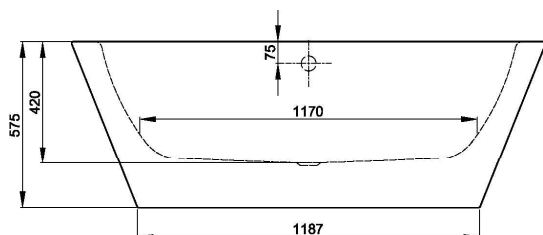

Starlet

Bette Starlet Oval Silhouette Freestanding Bath 1650 x 750mm c/w Waste

Code:
BET2720 CFXXK KIT

- Glazed Titanium Steel
- Freestanding, oval
- Centre waste position
- Sustainable quality

(L x W x H)	1650 x 750 x 420 mm
Lying Dimension	1170 mm
Weight	82.8 kg
Usable Content	92 Litres
Edge Height	575 mm
Drain Diameter	52 mm