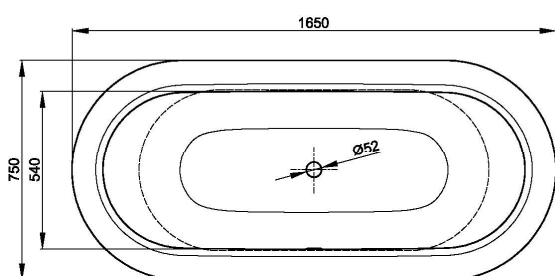

Starlet

Bette Starlet Oval Silhouette Freestanding Bath 1650 x 750mm c/w Waste

Code:
BET2720 CFXXK KIT

- Glazed Titanium Steel
- Freestanding, oval
- Centre waste position
- Sustainable quality

(L x W x H)	1650 x 750 x 420 mm
Lying Dimension	1170 mm
Weight	82.8 kg
Usable Content	92 Litres
Edge Height	575 mm
Drain Diameter	52 mm