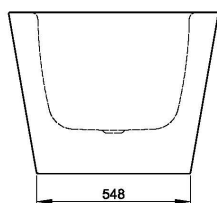

Starlet

Bette Starlet Oval Silhouette Freestanding Bath 1650 x 750mm c/w Waste

Code:
BET2720 CFXXK KIT

- Glazed Titanium Steel
- Freestanding, oval
- Centre waste position
- Sustainable quality

(L x W x H)	1650 x 750 x 420 mm
Lying Dimension	1170 mm
Weight	82.8 kg
Usable Content	92 Litres
Edge Height	575 mm
Drain Diameter	52 mm