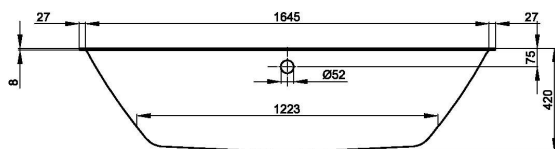

# Loft

Bette Loft Drop In Bath 1700 x 800mm

Code:  
BET3171-000

- Glazed Titanium Steel
- Drop in, rectangular
- Sustainable quality
- Designed by Tesseraux + Partner
- Drop-in baths available in two options: with Viega overflow waste or Viega bath filler overflow waste combination

(L x W x H)	1700 x 800 x 420 mm
Lying Dimension	1223 mm
Weight	45 kg
Usable Content	156 Litres
Edge Height	8 mm
Corner Radius	8 mm
Drain Diameter	52 mm

 DESIGNED AND MANUFACTURED IN GERMANY