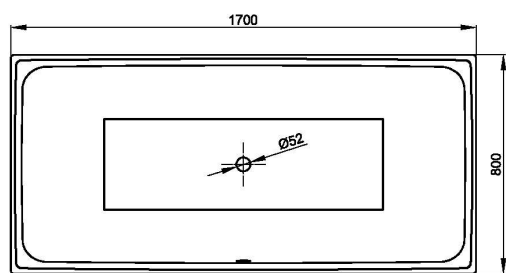

# Loft

Bette Loft Drop In Bath 1700 x 800mm

Code:  
BET3171-000

- Glazed Titanium Steel
- Drop in, rectangular
- Sustainable quality
- Designed by Tesseraux + Partner
- Drop-in baths available in two options: with Viega overflow waste or Viega bath filler overflow waste combination

(L x W x H)	1700 x 800 x 420 mm
Lying Dimension	1223 mm
Weight	45 kg
Usable Content	156 Litres
Edge Height	8 mm
Corner Radius	8 mm
Drain Diameter	52 mm

 DESIGNED AND MANUFACTURED IN GERMANY