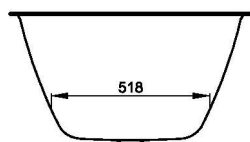

# Loft

Bette Loft Drop In Bath 1700 x 800mm

Code:  
BET3171-000

- Glazed Titanium Steel
- Drop in, rectangular
- Sustainable quality
- Designed by Tesseraux + Partner
- Drop-in baths available in two options: with Viega overflow waste or Viega bath filler overflow waste combination

(L x W x H)	1700 x 800 x 420 mm
Lying Dimension	1223 mm
Weight	45 kg
Usable Content	156 Litres
Edge Height	8 mm
Corner Radius	8 mm
Drain Diameter	52 mm

 DESIGNED AND MANUFACTURED IN GERMANY