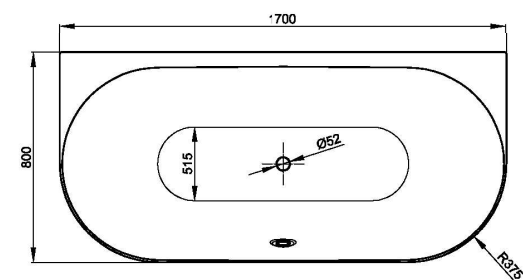

Lux

Bette Lux I Silhouette Freestanding Bath 1700 x 800mm
c/w Waste

Code:
BET3415 CWWVS KIT

- Glazed Titanium Steel
- Freestanding
- Centre waste position
- Sustainable quality
- Designed by Tesseraux + Partner

(L x W x H)	1700 x 800 x 450 mm
Lying Dimension	1270 mm
Volume	150 Litres
Weight	80 kg
Rim Height	575 mm
Waste Diameter	52 mm

 DESIGNED AND MANUFACTURED IN GERMANY