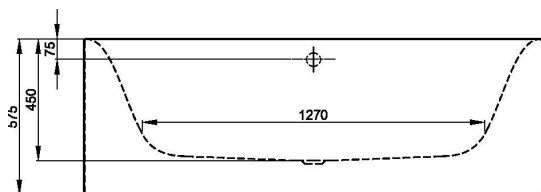

Lux

Bette Lux I Silhouette Freestanding Bath 1700 x 800mm
c/w Waste

Code:
BET3415 CWWVS KIT

- Glazed Titanium Steel
- Freestanding
- Centre waste position
- Sustainable quality
- Designed by Tesseraux + Partner

(L x W x H)	1700 x 800 x 450 mm
Lying Dimension	1270 mm
Volume	150 Litres
Weight	80 kg
Rim Height	575 mm
Waste Diameter	52 mm

 DESIGNED AND MANUFACTURED IN GERMANY