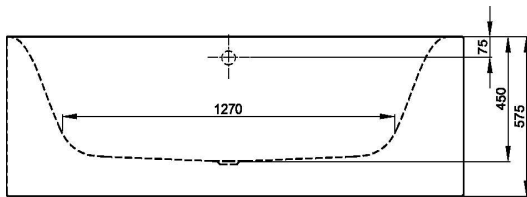

# Lux

Bette Lux V Silhouette Freestanding R Bath 1750 x 800mm c/w Waste

Code:  
BET3435 CELVS KIT

- Glazed Titanium Steel
- Freestanding, corner
- Centre waste position
- Sustainable quality
- Designed by Tesseraux + Partner

(L x W x H)	1750 x 800 x 450 mm
Lying Dimension	1270 mm
Volume	150 Litres
Weight	84 kg
Rim Height	575 mm
Waste Diameter	52 mm

 DESIGNED AND MANUFACTURED IN GERMANY