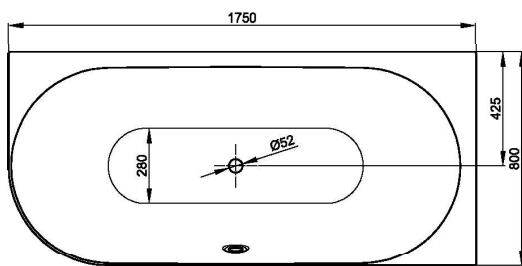

# Lux

Bette Lux V Silhouette Freestanding R Bath 1750 x 800mm c/w Waste

Code:  
BET3435 CELVS KIT

- Glazed Titanium Steel
- Freestanding, corner
- Centre waste position
- Sustainable quality
- Designed by Tesseraux + Partner

(L x W x H)	1750 x 800 x 450 mm
Lying Dimension	1270 mm
Volume	150 Litres
Weight	84 kg
Rim Height	575 mm
Waste Diameter	52 mm

 DESIGNED AND MANUFACTURED IN GERMANY