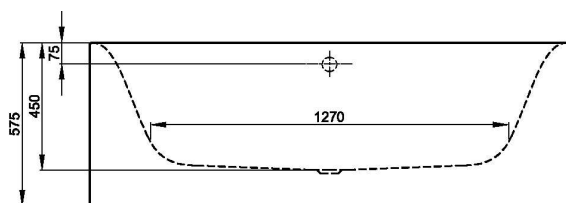

Lux

Bette Lux Oval Silhouette Freestanding Bath 1700 x 750mm c/w Waste

Code:
BET3465 CFXXS KIT

- Glazed Titanium Steel
- Freestanding, oval
- Centre waste position
- Sustainable quality
- Designed by Tesseraux + Partner

(L x W x H)	1700 x 750 x 450 mm
Lying Dimension	1270 mm
Volume	150 Litres
Weight	111 kg
Rim Height	575 mm
Waste Diameter	52 mm

 DESIGNED AND MANUFACTURED IN GERMANY