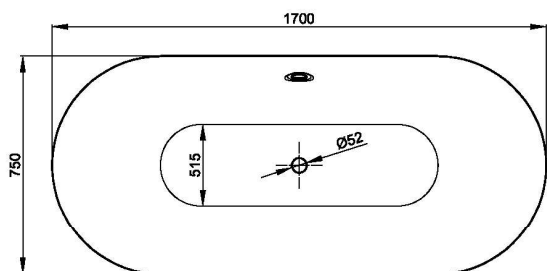

Lux

Bette Lux Oval Silhouette Freestanding Bath 1700 x 750mm c/w Waste

Code:
BET3465 CFXXS KIT

- Glazed Titanium Steel
- Freestanding, oval
- Centre waste position
- Sustainable quality
- Designed by Tesseraux + Partner

(L x W x H)	1700 x 750 x 450 mm
Lying Dimension	1270 mm
Volume	150 Litres
Weight	111 kg
Rim Height	575 mm
Waste Diameter	52 mm

 DESIGNED AND MANUFACTURED IN GERMANY