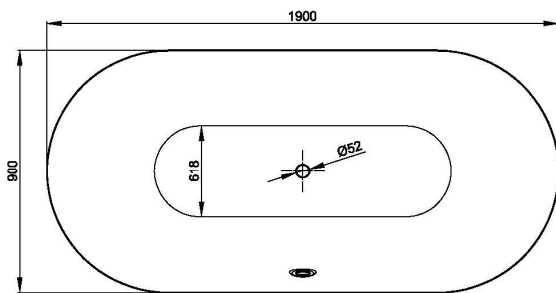

Lux

Bette Lux Oval Silhouette Freestanding Bath 1900 x 900mm c/w Waste

Code:
BET3467 CFXXS KIT

- Glazed Titanium Steel
- Freestanding, oval
- Centre waste position
- Sustainable quality
- Designed by Tesseraux + Partner

(L x W x H)	1900 x 900 x 450 mm
Lying Dimension	1420 mm
Volume	224 Litres
Weight	124 kg
Rim Height	575 mm
Waste Diameter	52 mm

 DESIGNED AND MANUFACTURED IN GERMANY