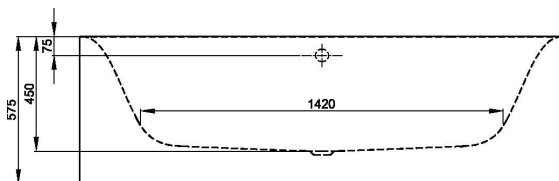

Lux

Bette Lux Oval Silhouette Freestanding Bath 1900 x 900mm c/w Waste

Code:
BET3467 CFXXS KIT

- Glazed Titanium Steel
- Freestanding, oval
- Centre waste position
- Sustainable quality
- Designed by Tesseraux + Partner

(L x W x H)	1900 x 900 x 450 mm
Lying Dimension	1420 mm
Volume	224 Litres
Weight	124 kg
Rim Height	575 mm
Waste Diameter	52 mm

 DESIGNED AND MANUFACTURED IN GERMANY