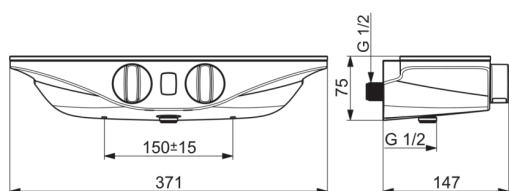

Emotion Wellfit

Hansa Emotion Wellfit Shower Mixer (White)

Code:

HE5863 0172 82

- Chrome/White
- Thermostatic, Bluetooth®, Battery operated
- Temperature control handle, Flow control handle
- Safety stop against scalding at 38°C, The housing of the fittings conducts minimal heat
- Thermostatic cartridge for automatic temperature control
- Solenoid valve, Light indicated function(s), Low battery indicator
- Ball eccentric coupling(s)
- Safety glass, Software settings adjustable via App
- Protected against back-flow in domestic use (according to DIN EN 1717)

Flow rate at 300kPa	12.0 L/min
Hot Water Supply	max. +70°C
Working Pressure	1-10 bar
Connection Size	G1/2
Installation Width	CC150± 15 mm
Battery	AA 1.5 V Lithium x 4
Noise Class	I (ISO3822) Oras lab

DESIGNED AND ENGINEERED IN GERMANY