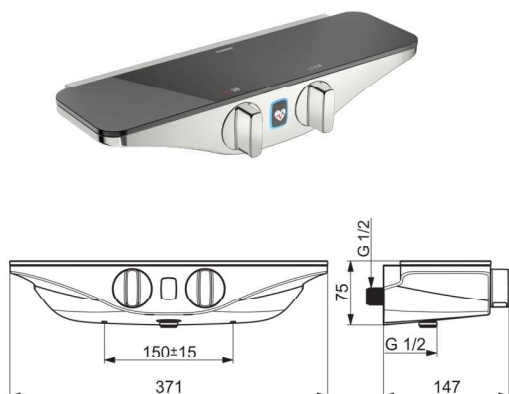

Emotion Wellfit

Hansa Emotion Wellfit Shower Mixer (Black)

Code:

HE5863 0172 84

- Chrome/Grey
- Thermostatic, Bluetooth®, Battery operated
- Temperature control handle, Flow control handle
- Safety stop against scalding at 38°C, The housing of the fittings conducts minimal heat
- Thermostatic cartridge for automatic temperature control
- Solenoid valve, Light indicated function(s), Low battery indicator
- Ball eccentric coupling(s)
- Safety glass, Software settings adjustable via App
- Protected against back-flow in domestic use (according to DIN EN 1717)

Flow rate at 300kPa	12.0 L/min
Hot Water Supply	max. +70°C
Working Pressure	1-10 bar
Connection Size	G1/2
Installation Width	CC150± 15 mm
Battery	AA 1.5 V Lithium x 4
Noise Class	I (ISO3822) Oras lab

DESIGNED AND ENGINEERED IN GERMANY