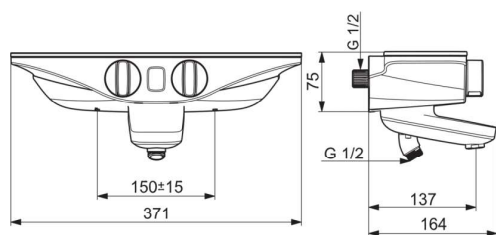

Emotion Wellfit

Hansa Emotion Wellfit Shower / Bath Mixer (White)

Code:
HE5864 2172 82

- Chrome/White
- Thermostatic, Bluetooth®, Battery operated
- Temperature control handle, Flow control handle
- Standard aerator
- Turn operated diverter, Integrated into flow control handle
- Safety stop against scalding at 38°C, The housing of the fittings conducts minimal heat
- Thermostatic cartridge for automatic temperature control
- Ball eccentric coupling(s)
- Safety glass, Software settings adjustable via App
- Protected against back-flow in domestic use (according to DIN EN 1717)

Flow rate at 300kPa	16.8 / 12.0 L/min
Hot Water Supply	max. +70°C
Working Pressure	1-10 bar
Connection Size	G1/2
Installation Width	CC150± 15 mm
Battery	AA 1.5 V Lithium x 4
Noise Class	I (ISO3822) Oras lab