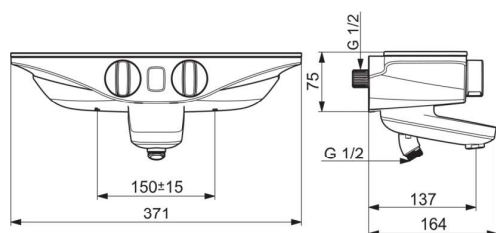

# Emotion Wellfit

Hansa Emotion Wellfit Shower / Bath Mixer (Black)

Code:  
HE5864 2172 84

- Chrome/Grey
- Thermostatic, Bluetooth®, Battery operated
- Temperature control handle, Flow control handle
- Standard aerator
- Turn operated diverter, Integrated into flow control handle
- Safety stop against scalding at 38°C, The housing of the fittings conducts minimal heat
- Thermostatic cartridge for automatic temperature control
- Ball eccentric coupling(s)
- Safety glass, Software settings adjustable via App
- Protected against back-flow in domestic use (according to DIN EN 1717)

|                     |                      |
|---------------------|----------------------|
| Flow rate at 300kPa | 16.8 / 12.0 L/min    |
| Hot Water Supply    | max. +70°C           |
| Working Pressure    | 1-10 bar             |
| Connection Size     | G1/2                 |
| Installation Width  | CC150± 15 mm         |
| Battery             | AA 1.5 V Lithium x 4 |
| Noise Class         | I (ISO3822) Oras lab |