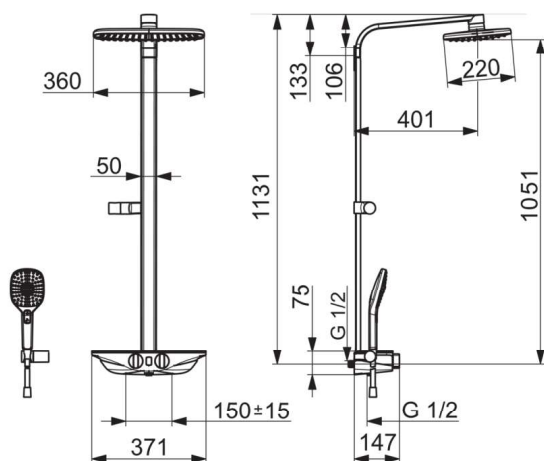

# Emotion Wellfit

Hansa Emotion Wellfit Thermostatic Shower System  
(White)

Code:  
HE5865 0172 82

- Chrome/White
- Thermostatic, Bluetooth®, Battery operated
- Temperature control handle, Flow control handle
- Turn operated diverter, Integrated into flow control handle
- Hand shower, Shower holder, Shower hose (1750 mm), Overhead shower, Rotatable ball joint connection
- Pulsating, Intense, Sensitive
- Safety stop against scalding at 38°C, The housing of the fittings conducts minimal heat
- Thermostatic cartridge for automatic temperature control, Non-return valve(s)
- Solenoid valve, External control unit, Light indicated function(s), Low battery indicator
- Ball eccentric coupling(s)
- Safety glass, Software settings adjustable via App, BLUESWITCH 2-way operated diverter with volume control and stop function
- Protected against back-flow in domestic use (according to DIN EN 1717)

Flow rate at 300kPa	12.0 L/min
Hot Water Supply	max. +70°C
Working Pressure	1-10 bar
Connection Size	G1/2
Installation Width	CC150± 15 mm
Battery	AA 1.5 V Lithium x 4
Noise Class	I (ISO3822) Oras lab

 DESIGNED AND ENGINEERED IN GERMANY  
MANUFACTURED IN EUROPE