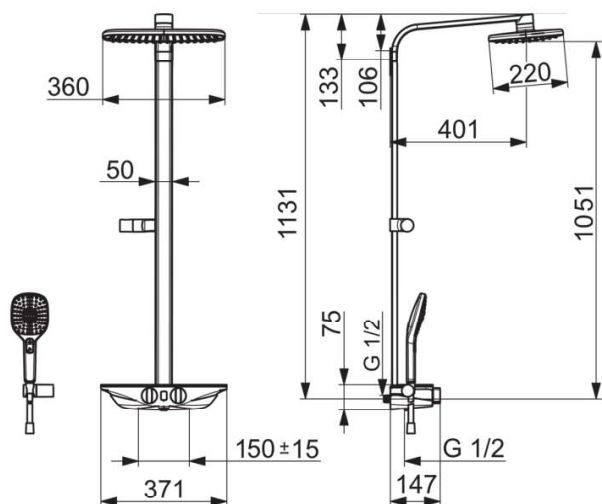

# Emotion Wellfit

Hansa Emotion Wellfit Thermostatic Shower System  
(Black)

Code:  
HE5865 0172 84

- Chrome/Grey
- Thermostatic, Bluetooth®, Battery operated
- Temperature control handle, Flow control handle
- Turn operated diverter, Integrated into flow control handle
- Hand shower, Shower holder, Shower hose (1750 mm), Overhead shower, Rotatable ball joint connection
- Pulsating, Intense, Sensitive
- Safety stop against scalding at 38°C, The housing of the fittings conducts minimal heat
- Thermostatic cartridge for automatic temperature control, Non-return valve(s)
- Solenoid valve, External control unit, Light indicated function(s), Low battery indicator
- Ball eccentric coupling(s)
- Safety glass, Software settings adjustable via App, BLUESWITCH 2-way operated diverter with volume control and stop function
- Protected against back-flow in domestic use (according to DIN EN 1717)

Flow rate at 300kPa	12.0 L/min
Hot Water Supply	max. +70°C
Working Pressure	1-10 bar
Connection Size	G1/2
Installation Width	CC150± 15 mm
Battery	AA 1.5 V Lithium x 4
Noise Class	I (ISO3822) Oras lab

 DESIGNED AND ENGINEERED IN GERMANY  
MANUFACTURED IN EUROPE