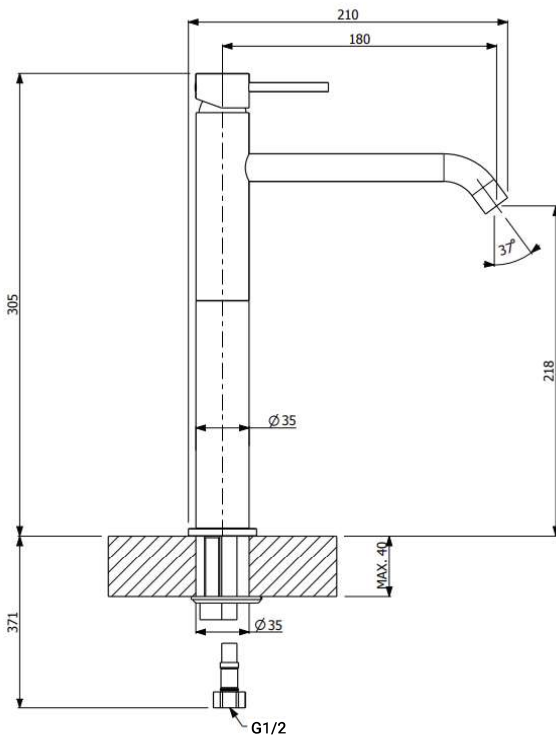

# Cyrcus

Armando Vicario Cyrcus Tall Basin Faucet

Code:  
AVC500417.XX

- Single lever basin mixer
- Height 305mm
- Spout length 180mm from interaxis
- 15mm or G1/2" stainless steel flexible hoses
- Waste not included
- ø 35 mm ceramic cartridge for flow and temperature control

## Finishes Available

XX = Colour Code

-  CR Chrome
-  MB Matt Black
-  BrN Brushed Nickel

Flow rate at 300kPa      5.0 L/min  
Hot Water Supply      max. +90°C  
Working Pressure      0.5 - 5 bar  
Connection Size      G1/2"

Angle Valves:

- 2 x SC7103 15 50001 Female OR
- 2 x 9703700 Male OR
- 2 x AVAV-15MM.XX Male

 DESIGNED AND MANUFACTURED IN ITALY