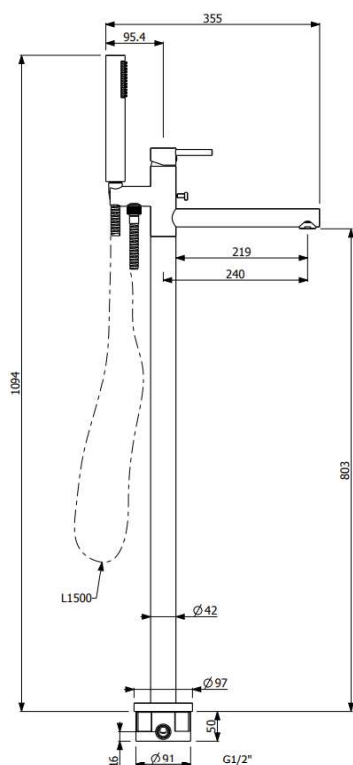

Cyrcus

Armando Vicario Cyrcus Bath Pillar

Code:
AVC700065.XX

- Floor Standing Bath Pillar, Single Lever Mixer
- Diverter
- Ø35mm ceramic cartridge for flow and temperature control
- Single Spray ROUND-1 EasyClean Brass Hand Shower
- 1500mm double interlock anti-torsion swivelling conical brass flexible hose
- Floor concealed parts included

Finishes Available

XX = Colour Code

-  CR Chrome
-  MB Matt Black
-  BrN Brushed Nickel

Flow rate at 300kPa (with Flow Controller) 15.2 / 8.0 L/min
Hot Water Supply max. +65°C
Working Pressure 0.5 - 5 bar
Connection Size G1/2"