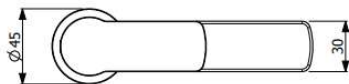

Glam

Armando Vicario Glam Basin Faucet

Code:
AVG500229.XX

- Single lever basin mixer
- Height 162mm
- Spout length 119mm from interaxis
- Ø 35 mm ceramic cartridge for flow and temperature control
- 15mm or 1/2" Flexi Hose connection pipes
- Waste not included

Finishes Available

XX = Colour Code

	CR	Chrome
	MB	Matt Black
	BlkCr	Black Chrome
	Gr	Graphite
	BrN	Brushed Nickel
	EG	English Gold
	OB	Old Brass
	T	Tabacco
	S	Safari
	MW	Matt White

Flow rate at 300kPa	5.0 L/min
Hot Water Supply	max. +90°C
Working Pressure	0.5 - 5 bar
Connection Size	G1/2"