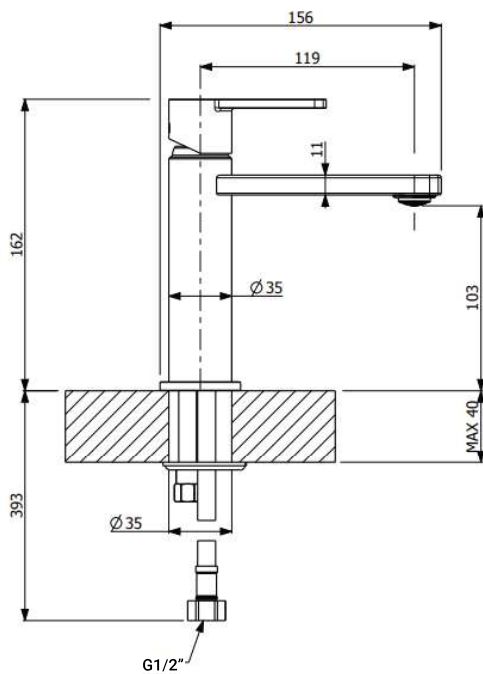

Glam

Armando Vicario Glam Basin Faucet

Code:
AVG500229.XX

- Single lever basin mixer
- Height 162mm
- Spout length 119mm from interaxis
- Ø 35 mm ceramic cartridge for flow and temperature control
- 15mm or 1/2" Flexi Hose connection pipes
- Waste not included

Finishes Available

XX = Colour Code

	CR	Chrome
	MB	Matt Black
	BlkCr	Black Chrome
	Gr	Graphite
	BrN	Brushed Nickel
	EG	English Gold
	OB	Old Brass
	T	Tabacco
	S	Safari
	MW	Matt White

Flow rate at 300kPa	5.0 L/min
Hot Water Supply	max. +90°C
Working Pressure	0.5 - 5 bar
Connection Size	G1/2"

Angle Valves:

- 2 x SC7103 15 50001 Female OR
- 2 x 9703700 Male OR
- 2 x AVAV-15MM.XX Male

DESIGNED AND MANUFACTURED IN ITALY