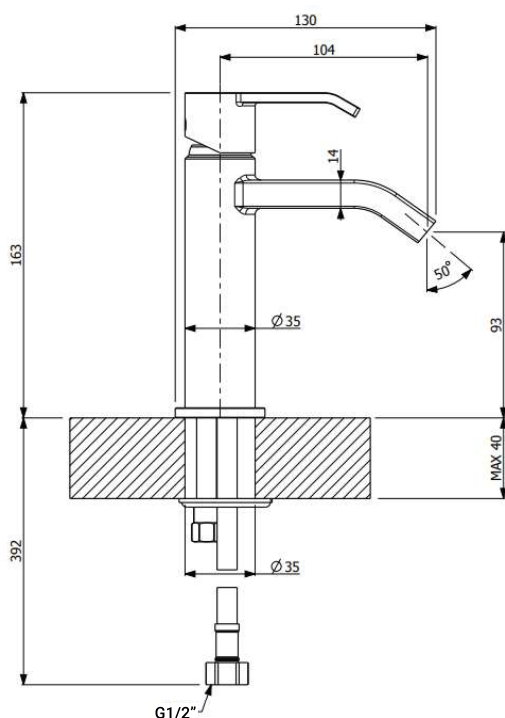

Stile

Armando Vicario Stile Basin Faucet

Code:
AVS500228.XX

- Single lever basin mixer
- Height 163mm
- Spout length 104mm from interaxis
- \varnothing 35 mm ceramic cartridge for flow and temperature control
- 15mm or 1/2" Flexi hose connection pipes
- Waste not included
- This collection has a 6 month lead time

Finishes Available

XX = Colour Code

-  CR Chrome
-  MB Matt Black
-  BlkCr Black Chrome
-  BrN Brushed Nickel

Flow rate at 300kPa 5.0 L/min
Hot Water Supply max. +90°C
Working Pressure 0.5 - 5 bar
Connection Size G1/2"

Angle Valves:

2 x SC7103 15 50001 Female OR
2 x 9703700 Male OR
2 x AVAV-15MM.XX Male

 DESIGNED AND MANUFACTURED IN ITALY