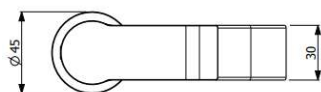

Stile

Armando Vicario Stile Basin Faucet

Code:
AVS500228.XX

- Single lever basin mixer
- Height 163mm
- Spout length 104mm from interaxis
- \varnothing 35 mm ceramic cartridge for flow and temperature control
- 15mm or 1/2" Flexi hose connection pipes
- Waste not included
- This collection has a 6 month lead time

Finishes Available

XX = Colour Code

-  CR Chrome
-  MB Matt Black
-  BlkCr Black Chrome
-  BrN Brushed Nickel

Flow rate at 300kPa 5.0 L/min
Hot Water Supply max. +90°C
Working Pressure 0.5 - 5 bar
Connection Size G1/2"