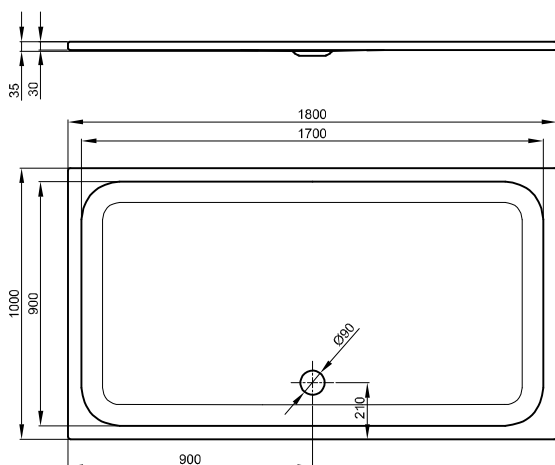

Shower Trays

Bette Shower Tray 1800 x 1000 x 35mm Gloss White

Code:
BET5808-000

- Glazed Titanium Steel
- Above the floor, flush to floor, rectangular
- Sustainable quality

(L x W x H)	1800 x 1000 x 35 mm
Weight	40 kg
Rim Height	30 mm
Corner Radius	10 mm
Waste Diameter	90 mm