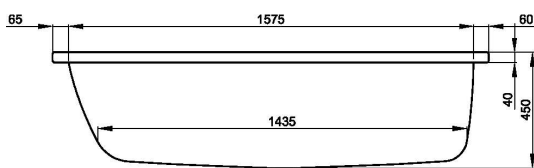

Ocean

Bette Ocean Drop In Bath 1700 x 750mm (O/F Right)

Code:
BET8854-000

- Glazed Titanium Steel
- Drop in, rectangular
- Sustainable quality
- Designed by Schmiedem Design
- Drop-in baths available in two options: with Viega overflow waste or Viega bath filler overflow waste combination
- Available with Antislip: BET8854AS

(L x W x H)	1700 x 750 x 450 mm
Lying Dimension	1435 mm
Weight	52.8 kg
Usable Content	185 Litres
Edge Height	40 mm
Corner Radius	10 mm
Drain Diameter	52 mm

 DESIGNED AND MANUFACTURED IN GERMANY