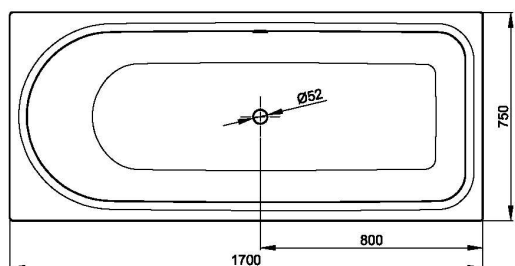

Ocean

Bette Ocean Drop In Bath 1700 x 750mm (O/F Right)

Code:
BET8854-000

- Glazed Titanium Steel
- Drop in, rectangular
- Sustainable quality
- Designed by Schmiedem Design
- Drop-in baths available in two options: with Viega overflow waste or Viega bath filler overflow waste combination
- Available with Antislip: BET8854AS

(L x W x H)	1700 x 750 x 450 mm
Lying Dimension	1435 mm
Weight	52.8 kg
Usable Content	185 Litres
Edge Height	40 mm
Corner Radius	10 mm
Drain Diameter	52 mm

 DESIGNED AND MANUFACTURED IN GERMANY