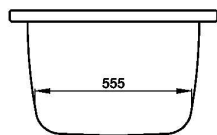

Ocean

Bette Ocean Drop In Bath 1700 x 750mm (O/F Right)

Code:
BET8854-000

- Glazed Titanium Steel
- Drop in, rectangular
- Sustainable quality
- Designed by Schmiedem Design
- Drop-in baths available in two options: with Viega overflow waste or Viega bath filler overflow waste combination
- Available with Antislip: BET8854AS

(L x W x H)	1700 x 750 x 450 mm
Lying Dimension	1435 mm
Weight	52.8 kg
Usable Content	185 Litres
Edge Height	40 mm
Corner Radius	10 mm
Drain Diameter	52 mm

 DESIGNED AND MANUFACTURED IN GERMANY