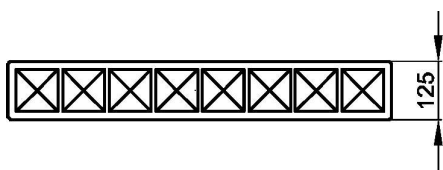

Loft Ornament

Bette Loft Ornament Wall Washbasin 825 x 525 x 125H

Code:
BETA230 SWV1A-XXX

- Glazed Titanium Steel
- Wall mounted, rectangular
- Sustainable quality
- Designed by Tesseraux + Partner

Finishes Available

XXX = Colour Code

○ 000 Gloss White

● 056 Gloss Black

(L x W x H) 825 x 525 x 125 mm
Weight 13.8 kg

 DESIGNED AND MANUFACTURED IN GERMANY