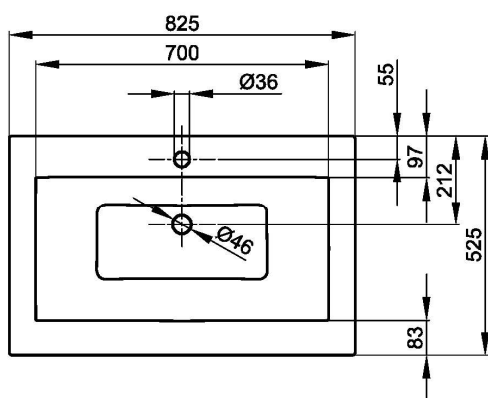

Loft Ornament

Bette Loft Ornament Wall Washbasin 825 x 525 x 125H

Code:
BETA230 SWV1A-XXX

- Glazed Titanium Steel
- Wall mounted, rectangular
- Sustainable quality
- Designed by Tesseraux + Partner

Finishes Available

XXX = Colour Code

○ 000 Gloss White

● 056 Gloss Black

(L x W x H) 825 x 525 x 125 mm
Weight 13.8 kg

 DESIGNED AND MANUFACTURED IN GERMANY