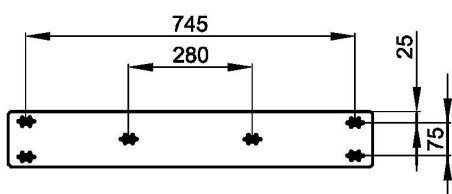

Loft Ornament

Bette Loft Ornament Wall Washbasin 825 x 525 x 125H

Code:
BETA230 SWV1A-XXX

- Glazed Titanium Steel
- Wall mounted, rectangular
- Sustainable quality
- Designed by Tesseraux + Partner

Finishes Available

XXX = Colour Code

○ 000 Gloss White

● 056 Gloss Black

(L x W x H) 825 x 525 x 125 mm
Weight 13.8 kg

 DESIGNED AND MANUFACTURED IN GERMANY