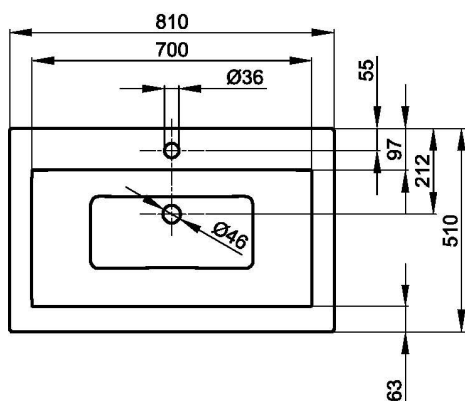

Loft Ornament

Bette Loft Ornament Wall Washbasin 815 x 510 x 420H

Code:
BETA230 SWV4A-XXX

- Glazed Titanium Steel
- Wall mounted, rectangular
- Sustainable quality
- Designed by Tesseraux + Partner

Finishes Available

XXX = Colour Code

○ 000 Gloss White

● 056 Gloss Black

(L x W x H) 815 x 510 x 420 mm
Weight 25.2 kg

 DESIGNED AND MANUFACTURED IN GERMANY