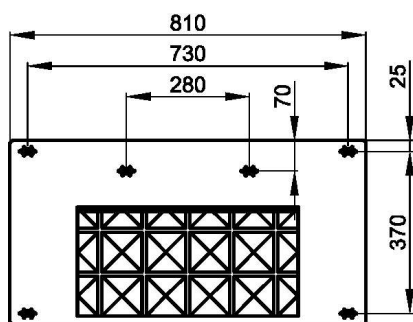

Loft Ornament

Bette Loft Ornament Wall Washbasin 815 x 510 x 420H

Code:
BETA230 SWV4A-XXX

- Glazed Titanium Steel
- Wall mounted, rectangular
- Sustainable quality
- Designed by Tesseraux + Partner

Finishes Available

XXX = Colour Code

○ 000 Gloss White

● 056 Gloss Black

(L x W x H) 815 x 510 x 420 mm
Weight 25.2 kg

 DESIGNED AND MANUFACTURED IN GERMANY