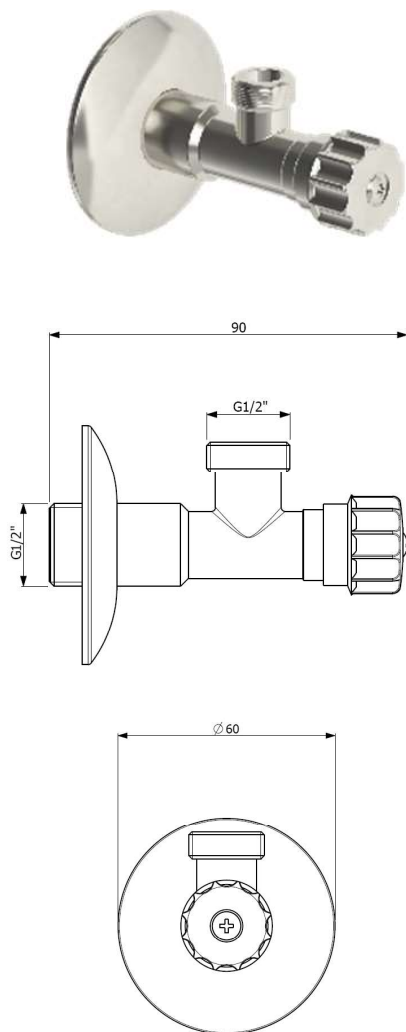

Accessories

Armando Vicario Male Angle Valve 1/2" x 1/2"

Code:
AVAV-15MM.XX

Finishes Available

XX = Colour Code

-  MB Matt Black
-  BlkCr Black Chrome
-  Gr Graphite
-  BrN Brushed Nickel
-  EG English Gold
-  OB Old Brass
-  T Tabacco
-  S Safari
-  MW Matt White

Connection Size 2 x G1/2"

 DESIGNED AND MANUFACTURED IN ITALY