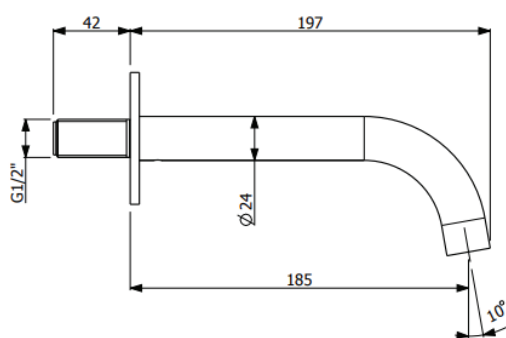

Cyrus

Armando Vicario Cyrus Bath Spout 197mm

Code:
AVC700112.XX

- Wall mounted built-in basin spout
- Spout length 197mm from interaxis
- Concealed part included

Finishes Available

XX = Colour Code

-  CR Chrome
-  MB Matt Black
-  BrN Brushed Nickel

Connection Size: **G1/2"**

 DESIGNED AND MANUFACTURED IN ITALY