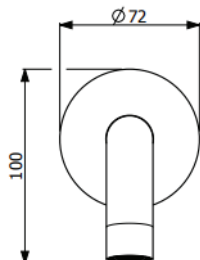

Cyrus

Armando Vicario Cyrus Bath Spout 197mm

Code:
AVC700112.XX

- Wall mounted built-in basin spout
- Spout length 197mm from interaxis
- Concealed part included

Finishes Available

XX = Colour Code

-  CR Chrome
-  MB Matt Black
-  BrN Brushed Nickel

Connection Size: **G1/2"**

 DESIGNED AND MANUFACTURED IN ITALY