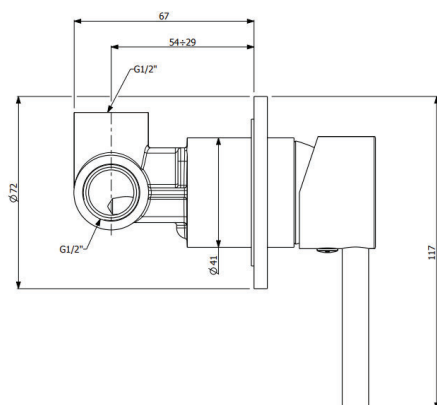

Cyracus

Armando Vicario Cyracus Shower Mixer KIT

Code:
AVC800642.XX KIT

- Wall mounted built-in single lever shower mixer
- Concealed part included
- \varnothing 35mm ceramic cartridge for flow and temperature control

Finishes Available

XX = Colour Code

-  CR Chrome
-  MB Matt Black
-  BrN Brushed Nickel

Flow rate at 300kPa: **20.3 L/min**
Hot Water Supply: **max. +90°C**
Working Pressure: **0.5 - 5 bar**
Connection Size: **G1/2"**