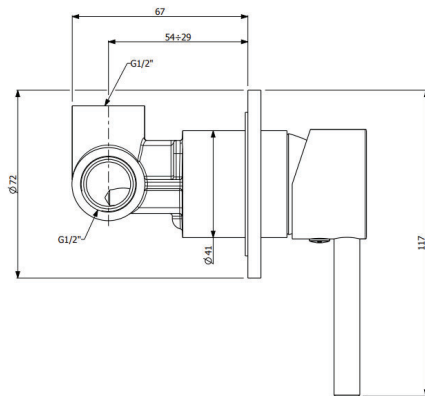

Mini Industrial

Armando Vicario Mini Industrial Shower Mixer KIT

Code:
AVCI800642.XX KIT

- Wall mounted built-in single lever shower mixer
- Concealed part included
- \varnothing 35mm ceramic cartridge for flow and temperature control

Finishes Available

XX = Colour Code

-  CR Chrome
-  MB Matt Black
-  BrN Brushed Nickel

Flow rate at 300kPa: **20.3 L/min**
Hot Water Supply: **max. +90°C**
Working Pressure: **0.5 - 5 bar**
Connection Size: **G1/2"**