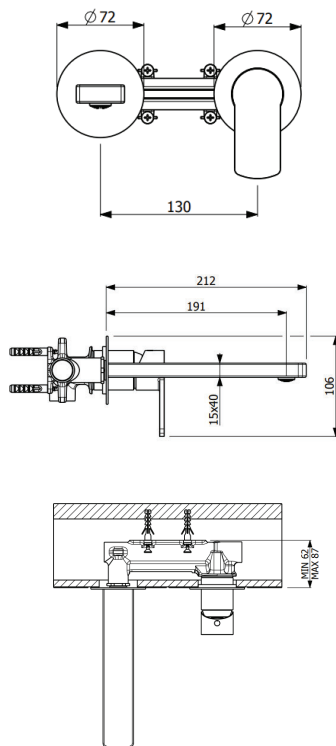

- Wall mounted built-in, 2 holes
- Single lever basin mixer
- Concealed part included
- Spout length 212mm
- \varnothing 35 mm ceramic cartridge for flow and temperature control
- Waste not included

Finishes Available

XX = Colour Code

	CR	Chrome
	MB	Matt Black
	BlkCr	Black Chrome
	Gr	Graphite
	BrN	Brushed Nickel
	EG	English Gold
	OB	Old Brass
	T	Tabacco
	S	Safari
	MW	Matt White

Flow rate at 300kPa: **5.0 L/min**
 Hot Water Supply: **max. +90°C**
 Working Pressure: **0.5 - 5 bar**
 Connection Size: **G1/2"**