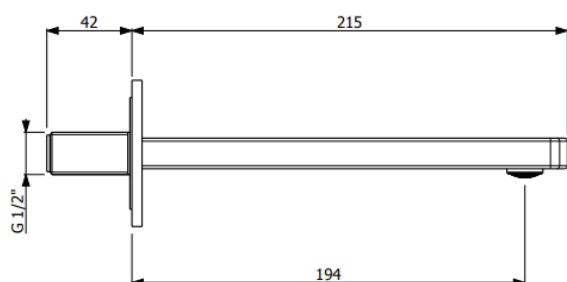

Glam

Armando Vicario Glam Bath Spout 215mm

Code:
AVG700162.XX

- Wall mounted built-in basin spout
- Concealed part included
- Spout length 215mm

Finishes Available

XX = Colour Code

	CR	Chrome
	MB	Matt Black
	BlkCr	Black Chrome
	Gr	Graphite
	BrN	Brushed Nickel
	EG	English Gold
	OB	Old Brass
	T	Tabacco
	S	Safari
	MW	Matt White

Connection Size: **G1/2"**

 DESIGNED AND MANUFACTURED IN ITALY