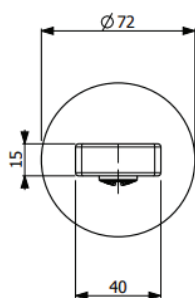

Glam

Armando Vicario Glam Bath Spout 215mm

Code:
AVG700162.XX

- Wall mounted built-in basin spout
- Concealed part included
- Spout length 215mm

Finishes Available

XX = Colour Code

	CR	Chrome
	MB	Matt Black
	BlkCr	Black Chrome
	Gr	Graphite
	BrN	Brushed Nickel
	EG	English Gold
	OB	Old Brass
	T	Tabacco
	S	Safari
	MW	Matt White

Connection Size: **G1/2"**

 DESIGNED AND MANUFACTURED IN ITALY