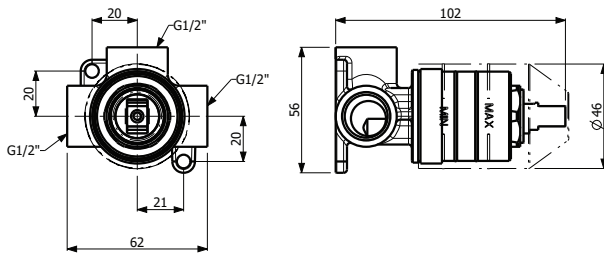

- Wall mounted built-in
- Single lever shower mixer
- Concealed part included
- $\varnothing$  35 mm ceramic cartridge for flow and temperature control

### Finishes Available

XX = Colour Code

	CR	Chrome
	MB	Matt Black
	BlkCr	Black Chrome
	Gr	Graphite
	BrN	Brushed Nickel
	EG	English Gold
	OB	Old Brass
	T	Tabacco
	S	Safari
	MW	Matt White

Flow rate at 300kPa: **20.3 L/min**  
 Hot Water Supply: **max. +90°C**  
 Working Pressure: **0.5 - 5 bar**  
 Connection Size: **G1/2"**