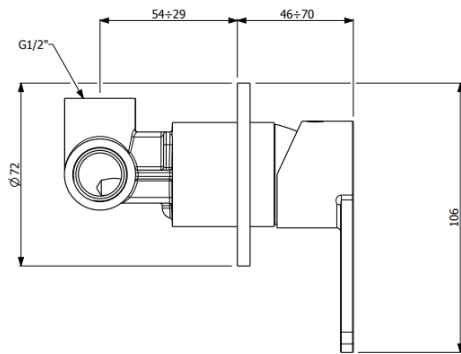

- Wall mounted built-in
- Single lever shower mixer
- Concealed part included
- $\varnothing$  35 mm ceramic cartridge for flow and temperature control

### Finishes Available

XX = Colour Code

	CR	Chrome
	MB	Matt Black
	BlkCr	Black Chrome
	Gr	Graphite
	BrN	Brushed Nickel
	EG	English Gold
	OB	Old Brass
	T	Tabacco
	S	Safari
	MW	Matt White

Flow rate at 300kPa: **20.3 L/min**  
 Hot Water Supply: **max. +90°C**  
 Working Pressure: **0.5 - 5 bar**  
 Connection Size: **G1/2"**