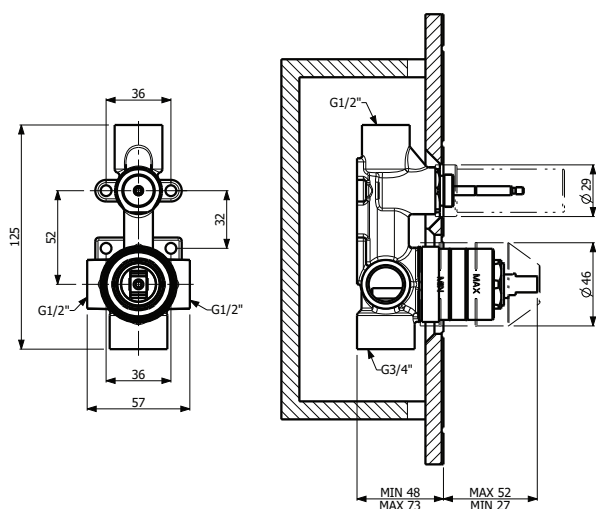

- Wall mounted built-in
- Single lever shower mixer
- 2 ways diverter
- Concealed part included
- ø 35 mm ceramic cartridge for flow and temperature control

Finishes Available

XX = Colour Code

	CR	Chrome
	MB	Matt Black
	BlkCr	Black Chrome
	Gr	Graphite
	BrN	Brushed Nickel
	EG	English Gold
	OB	Old Brass
	T	Tabacco
	S	Safari
	MW	Matt White

Flow rate at 300kPa: **14.0 / 14.5 L/min**
 Hot Water Supply: **max. +90°C**
 Working Pressure: **0.5 - 5 bar**
 Connection Size: **3 x G1/2"**
1 x G3/4"

 DESIGNED AND MANUFACTURED IN ITALY