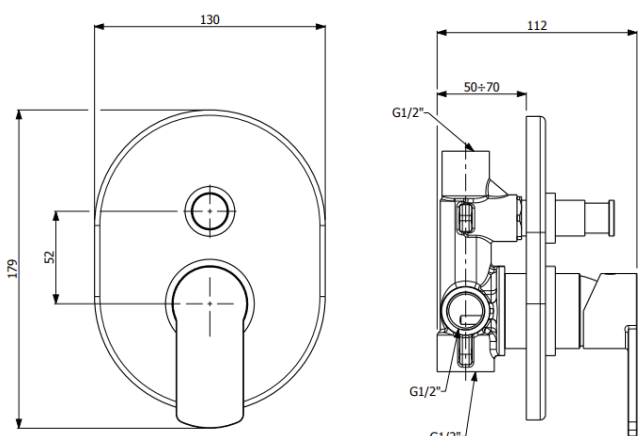

- Wall mounted built-in
- Single lever shower mixer
- 2 ways diverter
- Concealed part included
- ø 35 mm ceramic cartridge for flow and temperature control

Finishes Available

XX = Colour Code

	CR	Chrome
	MB	Matt Black
	BlkCr	Black Chrome
	Gr	Graphite
	BrN	Brushed Nickel
	EG	English Gold
	OB	Old Brass
	T	Tabacco
	S	Safari
	MW	Matt White

Flow rate at 300kPa: **14.0 / 14.5 L/min**
 Hot Water Supply: **max. +90°C**
 Working Pressure: **0.5 - 5 bar**
 Connection Size: **3 x G1/2"**
1 x G3/4"

 DESIGNED AND MANUFACTURED IN ITALY