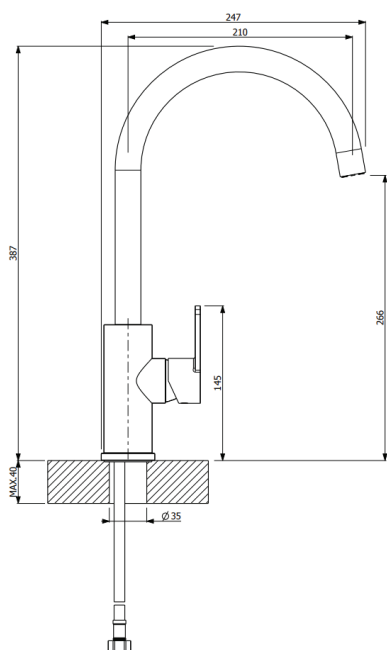

# Lemon

Armando Vicario Lemon P Kitchen Faucet

Code:  
AVL400652.XX

- Single lever kitchen mixer
- Ø35mm ceramic cartridge for flow and temperature control

## Finishes Available

XX = Colour Code

	CR	Chrome
	MB	Matt Black
	BlkCr	Black Chrome
	Gr	Graphite
	BrN	Brushed Nickel
	EG	English Gold
	OB	Old Brass
	T	Tabacco
	S	Safari
	MW	Matt White

Flow rate at 300kPa (with Flow Controller) **7.4 L/min**  
Hot Water Supply **max. +90°C**  
Working Pressure **0.5 - 5 bar**  
Connection Size **G1/2"**

Angle Valves:

2 x SC7103 15 50001 Female OR  
2 x 9703700 Male

 DESIGNED AND MANUFACTURED IN ITALY