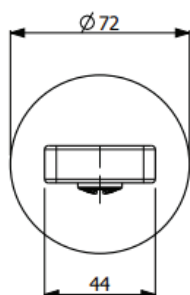

Lago

Armando Vicario Lago Bath Spout 194mm

Code:
AVL700198.XX

- Wall Mounted Spout
- Concealed part included
- Spout length 194mm from interaxis

Finishes Available

XX = Colour Code

-  CR Chrome
-  MB Matt Black
-  BrN Brushed Nickel

Connection Size: **G1/2"**

 DESIGNED AND MANUFACTURED IN ITALY