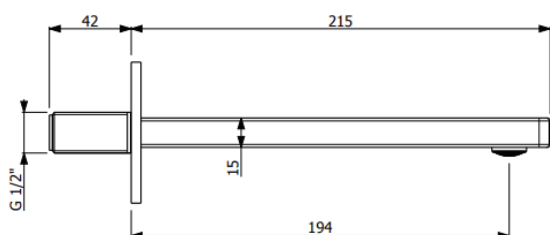

Lago

Armando Vicario Lago Bath Spout 194mm

Code:
AVL700198.XX

- Wall Mounted Spout
- Concealed part included
- Spout length 194mm from interaxis

Finishes Available

XX = Colour Code

-  CR Chrome
-  MB Matt Black
-  BrN Brushed Nickel

Connection Size: **G1/2"**

 DESIGNED AND MANUFACTURED IN ITALY