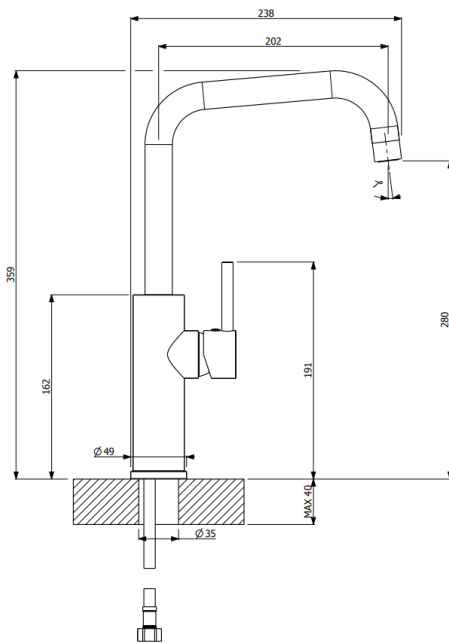

- Single lever kitchen mixer
- Ø35mm ceramic cartridge for flow and temperature control

Finishes Available

XX = Colour Code

-  CR Chrome
-  MB Matt Black
-  BrN Brushed Nickel

Flow rate at 300kPa (with Flow Controller) **7.4 L/min**
 Hot Water Supply **max. +90°C**
 Working Pressure **0.5 - 5 bar**
 Connection Size **G1/2"**

Angle Valves:
 2 x SC7103 15 50001 Female OR
 2 x 9703700 Male

 DESIGNED AND MANUFACTURED IN ITALY