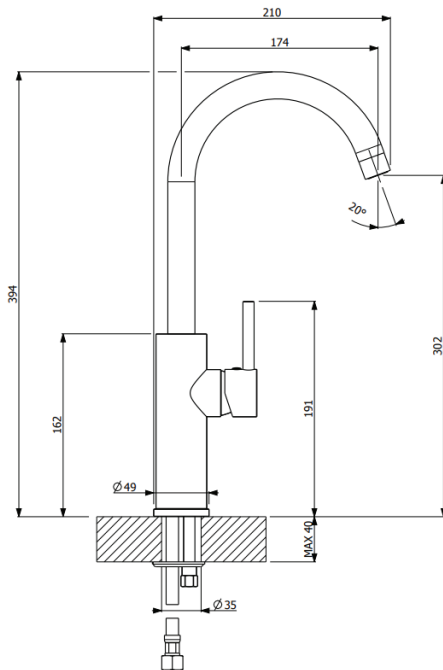

- Single lever kitchen mixer
- Ø35mm ceramic cartridge for flow and temperature control

Finishes Available

XX = Colour Code

-  CR Chrome
-  MB Matt Black
-  BrN Brushed Nickel

Flow rate at 300kPa (with Flow Controller) **7.4 L/min**
 Hot Water Supply **max. +90°C**
 Working Pressure **0.5 - 5 bar**
 Connection Size **G1/2"**

Angle Valves:

2 x SC7103 15 50001 Female OR
 2 x 9703700 Male

 DESIGNED AND MANUFACTURED IN ITALY