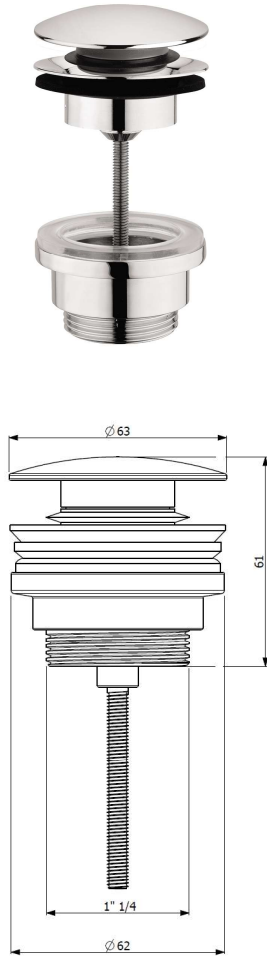

# Accessories

Armando Vicario Adjustable 32mm Pop Up Waste

Code:  
AVPOPOP.XX

## Finishes Available

XX = Colour Code

-  MB Matt Black
-  BlkCr Black Chrome
-  Gr Graphite
-  BrN Brushed Nickel
-  EG English Gold
-  OB Old Brass
-  T Tabacco
-  S Safari
-  MW Matt White

 DESIGNED AND MANUFACTURED IN ITALY