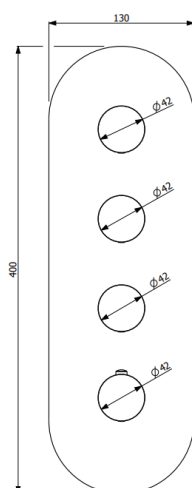

Showers

Armando Vicario Thermostatic Mixer 3 Way Diverter

Code:
AVSP800021.XX

- ROUND-03 wall mounted built-in full brass thermostatic shower mixer 3-way diverter
- Vertical / horizontal installation choice
- Concealed part 300016VIC0 not included

Finishes Available

XX = Colour Code

-  CR Chrome
-  BrN Brushed Nickel

(L x W x D): **400 x 130 x 45 mm**
Flow Rate at 300kPa: **XXXX L/min**
Hot Water Supply: **max. 70°C**
Working Pressure: **0.5 - 5 bar**
Connection Size: **G3/4"**