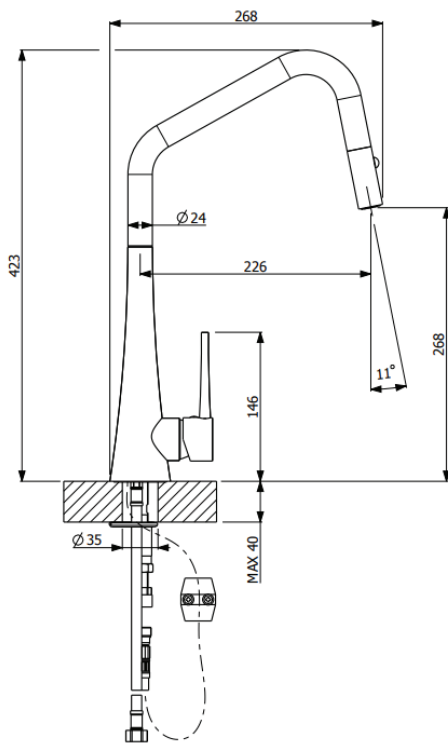

Tink

Armando Vicario Tink High Rise Kitchen Retractable
Spray Faucet

Code:
AVT400421.XX

- Single lever kitchen mixer
- Doublejet pull-down spray
- Ø35mm ceramic cartridge for flow and temperature control

Finishes Available

XX = Colour Code

	CR	Chrome
	MB	Matt Black
	BlkCr	Black Chrome
	Gr	Graphite
	BrN	Brushed Nickel
	EG	English Gold
	OB	Old Brass
	T	Tabacco

Flow rate at 300kPa (with Flow Controller) **7.4 L/min**
 Hot Water Supply **max. +90°C**
 Working Pressure **0.5 - 5 bar**
 Connection Size **G1/2"**

Angle Valves:
 2 x SC7103 15 50001 Female OR
 2 x 9703700 Male

DESIGNED AND MANUFACTURED IN ITALY