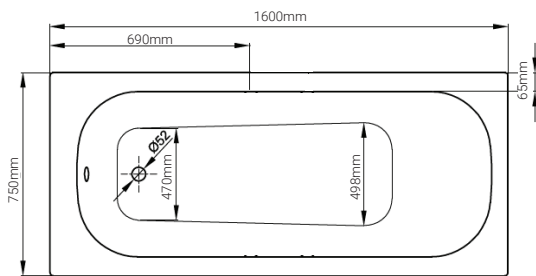

# Form

Bette Form Drop In Bath 1600 x 750mm

Code:  
BET2943-000

- Glazed Titanium Steel
- Drop in, rectangular
- End waste position
- Sustainable quality
- Drop-in baths available in two options:  
with Viega overflow waste or Viega bath  
filler overflow waste combination
- Available with Antislip: BET3710AS

(L x W x H): **1600 x 750 x 420 mm**  
Lying Dimension: **1170 mm**  
Volume: **113 Litres**  
Rim Height: **30 mm**  
Drain Diameter: **52 mm**

 DESIGNED AND MANUFACTURED IN GERMANY