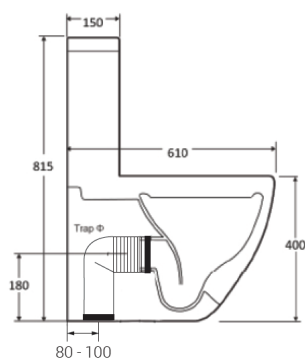

# S Series

Eton S Series S15 Rimless Wall Faced Suite 610mm

Code:  
ET.S15 SUITE RIMEX

- White
- Ceramic material
- Includes soft close toilet seat
- Includes Nano Glaze technology for easy cleaning
- Rimless **R**
- Note: Universal for both rear inlet and bottom inlet (left and right)

(L x W x H): **610 x 355 x 815 mm**

Angle Valve:  
1 x SC7103 15 50001 Female

MEPCB Connector (comes in box)

VITPC Connector (optional extra)

Front view