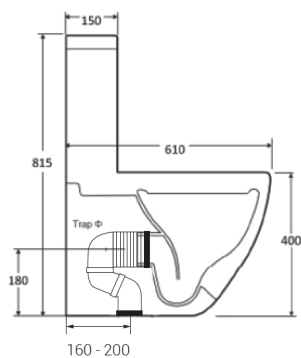

# S Series

Eton S Series S15 Rimless Wall Faced Suite 610mm

Code:  
ET.S15 SUITE RIMEX

- White
- Ceramic material
- Includes soft close toilet seat
- Includes Nano Glaze technology for easy cleaning
- Rimless **R**
- Note: Universal for both rear inlet and bottom inlet (left and right)

(L x W x H): **610 x 355 x 815 mm**

Angle Valve:  
1 x SC7103 15 50001 Female

MEPCB Connector (comes in box)

VITPC Connector (optional extra)

Front view