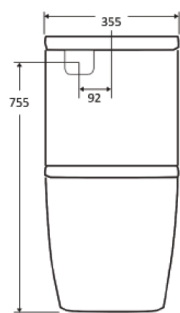

# S Series

Eton S Series S15 Rimless Wall Faced Suite 610mm

Code:  
ET.S15 SUITE RIMEX

- White
- Ceramic material
- Includes soft close toilet seat
- Includes Nano Glaze technology for easy cleaning
- Rimless **R**
- Note: Universal for both rear inlet and bottom inlet (left and right)

(L x W x H): **610 x 355 x 815 mm**

Angle Valve:  
1 x SC7103 15 50001 Female

MEPCB Connector (comes in box)

VITPC Connector (optional extra)

Front view