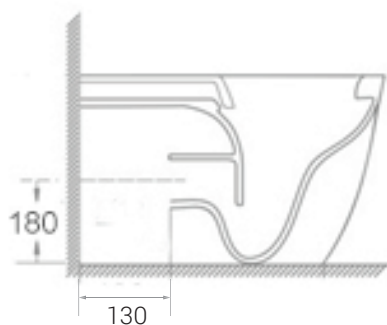

# S Series

Eton S Series S30 Rimless Back to Wall Pan 560mm

Code:  
ET.S30BTW

- White
- Ceramic material
- Floor-standing, back to wall
- Includes soft close toilet seat
- Includes Nano Glaze technology for easy cleaning
- Rimless **R**

(L x W x H): 560 x 360 x 425 mm