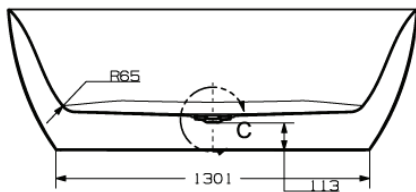

Sense

Eton Sense D Freestanding Bath 1700 x 800 x 585mm

Code:
ET.SENSE1700D

- Grade A sanitary cast acrylic
- D freestanding bath

(L x W x H): 1700 x 800 x 585 mm

SECTION B-B

DETAIL C
SCALE 1:10