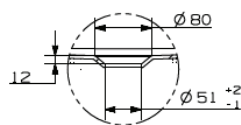

Sense

Eton Sense D Freestanding Bath 1700 x 800 x 585mm

Code:
ET.SENSE1700D

- Grade A sanitary cast acrylic
- D freestanding bath

(L x W x H): 1700 x 800 x 585 mm

SECTION B-B

DETAIL C
SCALE 1:10