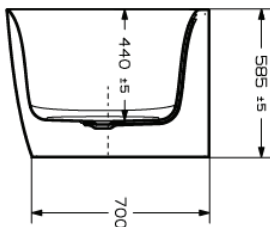

Sense

Eton Sense D Freestanding Bath 1700 x 800 x 585mm

Code:
ET.SENSE1700D

- Grade A sanitary cast acrylic
- D freestanding bath

(L x W x H): 1700 x 800 x 585 mm

SECTION B-B

DETAIL C
SCALE 1:10