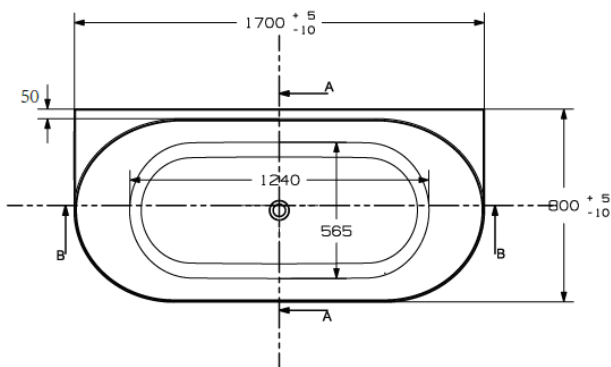

Sense

Eton Sense D Freestanding Bath 1700 x 800 x 585mm

Code:
ET.SENSE1700D

- Grade A sanitary cast acrylic
- D freestanding bath

(L x W x H): 1700 x 800 x 585 mm

SECTION B-B

DETAIL C
SCALE 1:10