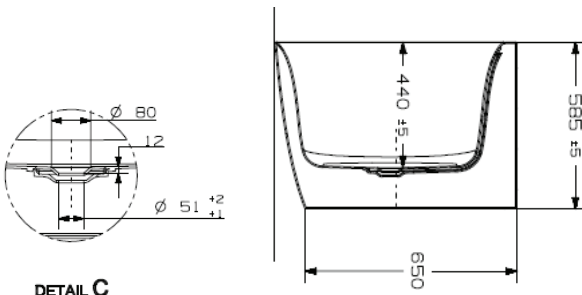

Sense

Eton Sense Freestanding Bath (Right) 1500 x 750 x 585mm

Code:
ET.SENSE.1500R

- Sanitary acrylic

(L x W x H): 1500 x 750 x 585 mm

SECTION B-B

DETAIL C