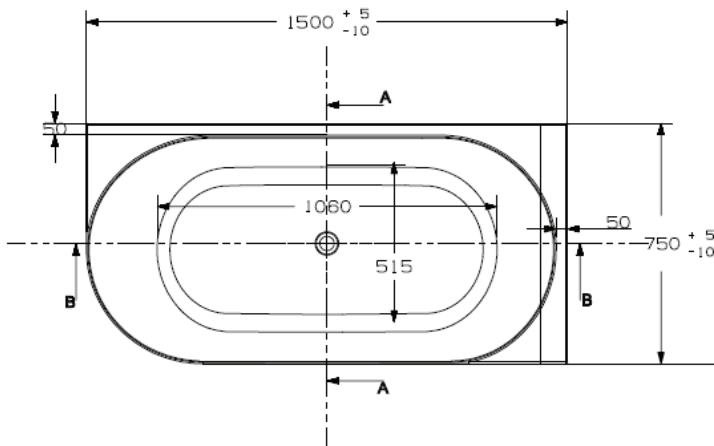

Sense

Eton Sense Freestanding Bath (Right) 1500 x 750 x 585mm

Code:
ET.SENSE.1500R

- Sanitary acrylic

(L x W x H): 1500 x 750 x 585 mm

SECTION B-B

DETAIL C