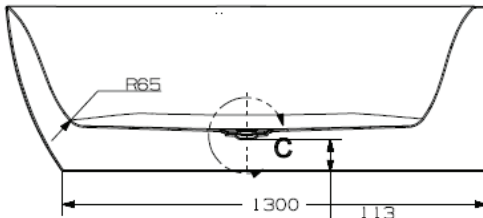

Sense

Eton Sense Freestanding Bath (Right) 1500 x 750 x 585mm

Code:
ET.SENSE.1500R

- Sanitary acrylic

(L x W x H): 1500 x 750 x 585 mm

SECTION B-B

DETAIL C