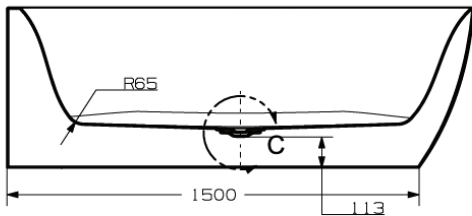

# Sense

Eton Sense Freestanding Bath (Left) 1700 x 800 x 585mm

Code:  
ET.SENSE.1700L

- Sanitary acrylic

(L x W x H):

1700 x 800 x 585 mm

SECTION B-B