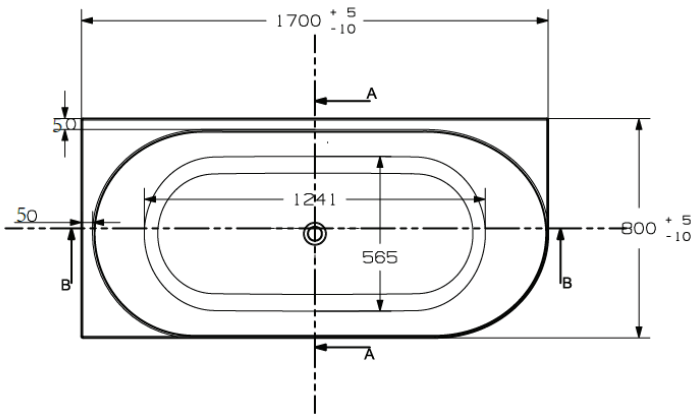

# Sense

Eton Sense Freestanding Bath (Left) 1700 x 800 x 585mm

Code:  
ET.SENSE.1700L

- Sanitary acrylic

(L x W x H):

1700 x 800 x 585 mm

SECTION B-B