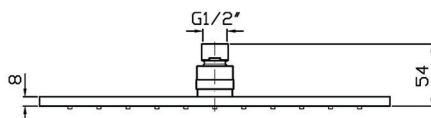

Showers

Framo Square Overhead Rain 250mm (Chrome)

Code:
FRM.OHRS250.Cr

- Chrome
- Swivel Shower Head
- Square Overhead Rain

Flow rate at 300kPa: **15 L/min**
(With Flow Controller)

Hot Water Supply: **max. +75°C**

Working Pressure: **1-5 bar**

Connection Size: **G1/2"**
(L x W x H): **250 X 250 x 8 mm**

 **DESIGNED AND MANUFACTURED IN ITALY**