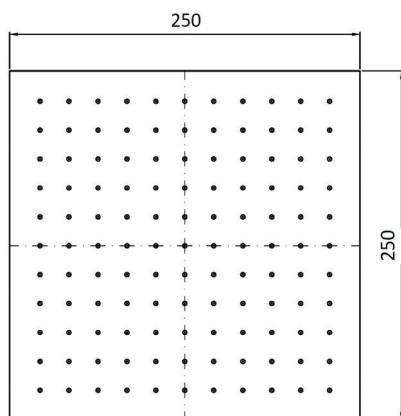

Showers

Framo Square Overhead Rain 250mm (Chrome)

Code:
FRM.OHRS250.Cr

- Chrome
- Swivel Shower Head
- Square Overhead Rain

Flow rate at 300kPa: **15 L/min**
(With Flow Controller)

Hot Water Supply: **max. +75°C**

Working Pressure: **1-5 bar**

Connection Size: **G1/2"**
(L x W x H): **250 X 250 x 8 mm**

 **DESIGNED AND MANUFACTURED IN ITALY**