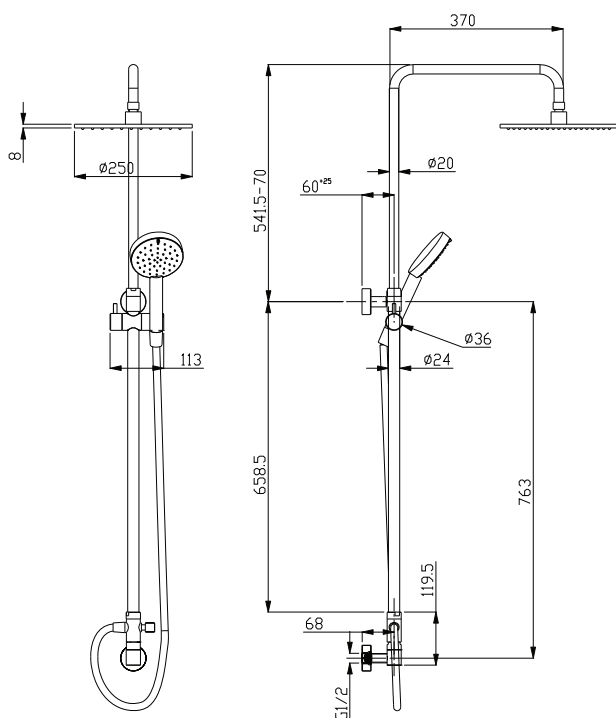

Showers

Framo Shower Tower Round (Chrome)

Code:
FRM.STR250.CR

- Round shower tower
- Integrated wall elbow
- Hand shower, overhead shower, shower hose (1500mm), variable fixing points, rotatable ball joint connection, anti-limescale technology
- Non-return valve(s)
- Straight coupling(s), external thread
- Flexible length / can be shortened

Flow Rate at 300kPa: **15 L/min (Overhead)**
9 L/min (Hand shower)

Hot Water Supply: **max. +75°C**

Working Pressure: **1 - 5 bar**

Connection Size: **G1/2**

 DESIGNED AND MANUFACTURED IN ITALY