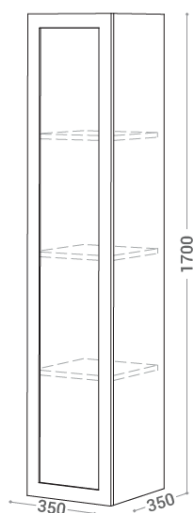

Forme

Franklin Furniture Forme Storage Tower with Frosted Glass Door 1700 x 350mm

Code:
FV001DXX

- Cabinetry is New Zealand made
- Hettich hinges come with a life time warranty
- Adjustable shelves
- Single door storage tower
- Frosted glass door, push to open

Finishes Available

See colour chart for full list

XX = Colour Code

- MW Melamine White
- MG Melamine Grain
- V Veneer

(L x W x H): **1700 x 350 x 350 mm**

 DESIGNED AND MANUFACTURED IN NEW ZEALAND