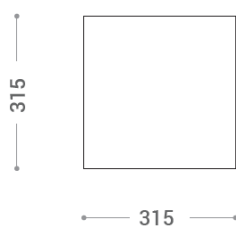

Forme

Franklin Furniture Forme Storage Tower with Frosted Glass Door 1700 x 350mm

Code:
FV001DXX

- Cabinetry is New Zealand made
- Hettich hinges come with a life time warranty
- Adjustable shelves
- Single door storage tower
- Frosted glass door, push to open

Finishes Available

See colour chart for full list

XX = Colour Code

- MW Melamine White
- MG Melamine Grain
- V Veneer

(L x W x H): **1700 x 350 x 350 mm**

 DESIGNED AND MANUFACTURED IN NEW ZEALAND