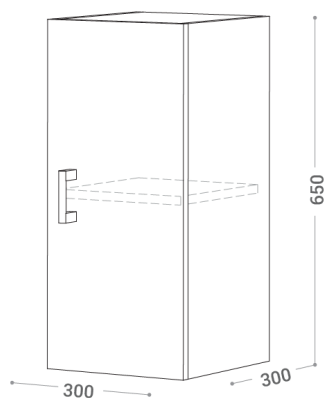

Forme

Franklin Furniture Forme Home Storage Tower
with Solid Door 650 x 300mm

Code:
FV001SHDXX

- Cabinetry is New Zealand made
- Hettich hinges come with a life time warranty
- Adjustable shelves
- Single solid door

Finishes Available

See colour chart for full list

XX = Colour Code

- MW Melamine White
- MG Melamine Grain

(L x W x H): **300 x 300 x 650 mm**

DESIGNED AND MANUFACTURED IN NEW ZEALAND