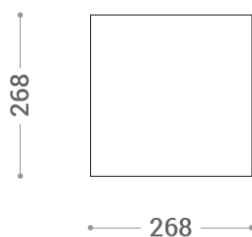

Forme

Franklin Furniture Forme Home Storage Tower
with Solid Door 650 x 300mm

Code:
FV001SHDXX

- Cabinetry is New Zealand made
- Hettich hinges come with a life time warranty
- Adjustable shelves
- Single solid door

Finishes Available

See colour chart for full list

XX = Colour Code

- MW Melamine White
- MG Melamine Grain

(L x W x H): **300 x 300 x 650 mm**

DESIGNED AND MANUFACTURED IN NEW ZEALAND