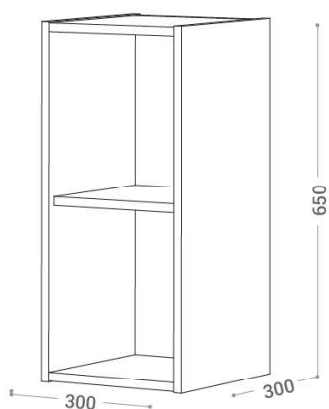

Forme

Franklin Furniture Forme Home Storage Tower
Open 650 x 300mm

Code:
FV001SHXX

- Cabinetry is New Zealand made
- Adjustable shelf
- Open storage tower

Finishes Available

See colour chart for full list

XX = Colour Code

- MW Melamine White
- MG Melamine Grain

(L x W x H) 300 x 300 x 650 mm

 DESIGNED AND MANUFACTURED IN NEW ZEALAND